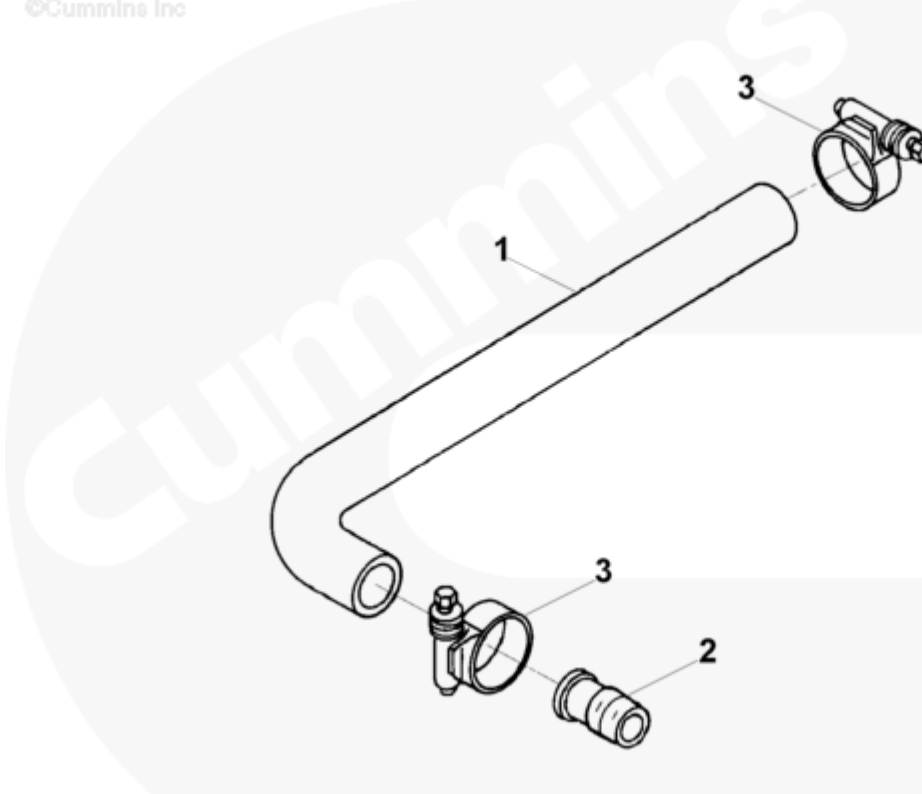

©Cummins Inc

tb950ge

SMALL | MEDIUM | LARGE

Cart	Ref No	Part Number	Part Description	Required	Remarks
View My Cart					
		TB9735-02	Turbocharger Location		For use on 6B Marine engines...(More)

					with rear mount turbo
					location without CAV
					alternator.
	1	3924190		1	
<input type="checkbox"/>	2	3907167	Plain Hose Coupling	1	
<input type="checkbox"/>	3	3922842	Hose Clamp	2	